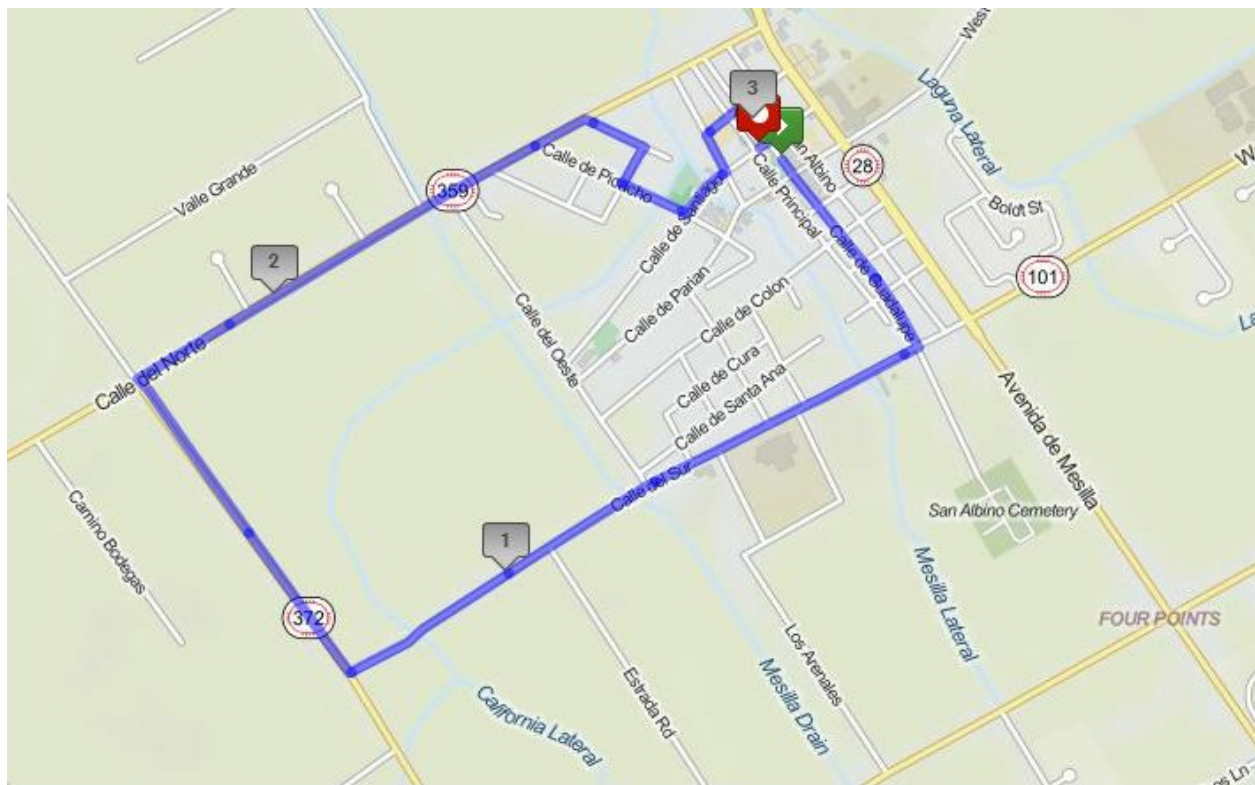

5K Run “Kickoff” – ROUTE MAP
February 3, 2018
“All Types of Cancer Awareness Month”
“Lavender Month”

Start on Calle de Guadalupe adjacent to Plaza

- Calle de Guadalupe to Calle de Sur, turn right
 - Calle de Sur to Snow Road, turn right
 - Snow Road to Calle del Norte, turn right
 - Calle del Norte to Santo Tomas, turn right
 - Santo Tomas to Calle de Picacho, turn left
 - Calle de Picacho to Calle de Santiago, turn left
 - Calle de Santiago to Calle del Arroyo, turn left
 - Calle del Arroyo to Calle de Medanos, turn right
 - Calle de Medanos to Calle de Guadalupe, turn right
- Finish in Plaza parking lot in front of Church**